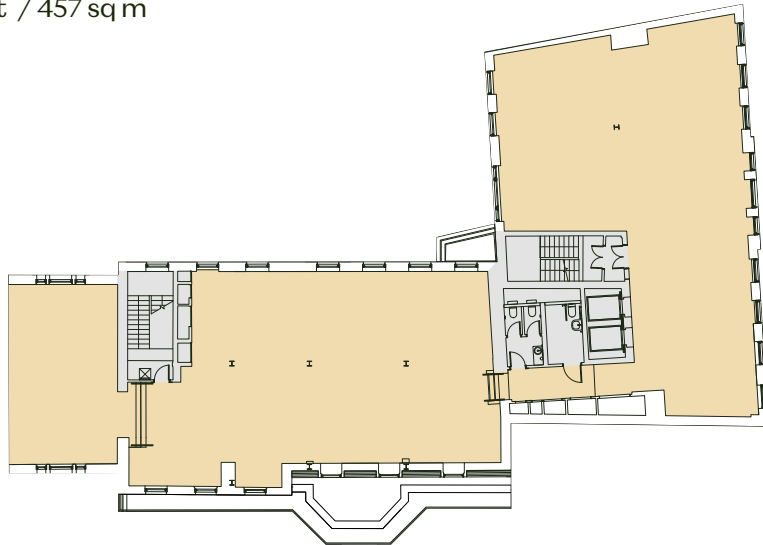

## Schedule of Areas

Situated on the south east side of Richmond Riverside, Palm Court offers flexible floor plates - so you work the way you want to.

	sq ft	sq m
Third Floor Office	1,865	173
Second Floor Office	4,921	457
First Floor Office	5,006	465
Ground Floor Office	2,696	251
Garden Floor Office	2,126	198
Private Garden	764	71
<b>Total Office</b>	<b>16,615</b>	<b>1,544</b>

## Ground Floor

Office 2,696 sq ft / 251 sq m

For indicative purposes only.  
Not to scale.

RICHMOND RIVERSIDE

NORTH

## Third Floor

Office 1,865 sq ft / 173 sq m

RICHMOND RIVERSIDE

## Second Floor

Office 4,921 sq ft / 457 sq m

RICHMOND RIVERSIDE