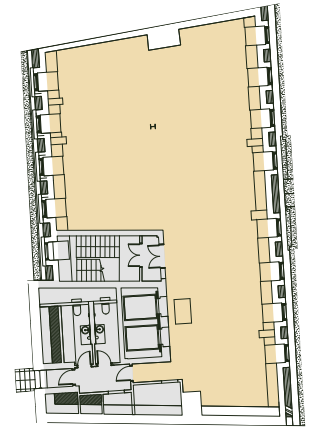

## Schedule of Areas

Situated on the south east side of Richmond Riverside, Palm Court offers flexible floor plates - so you work the way you want to.

	sq ft	sq m
Third Floor Office	1,865	173
Second Floor Office	4,921	457
First Floor Office	5,006	465
Ground Floor Office	2,696	251
Garden Floor Office	2,126	198
Private Garden	764	71
<b>Total Office</b>	<b>16,615</b>	<b>1,544</b>

## Ground Floor

Office 2,696 sq ft / 251 sq m

For indicative purposes only.  
Not to scale.

RICHMOND RIVERSIDE

NORTH

## First Floor

Office 5,006 sq ft / 465 sq m

RICHMOND RIVERSIDE

## Third Floor

Office 1,865 sq ft / 173 sq m

RICHMOND RIVERSIDE