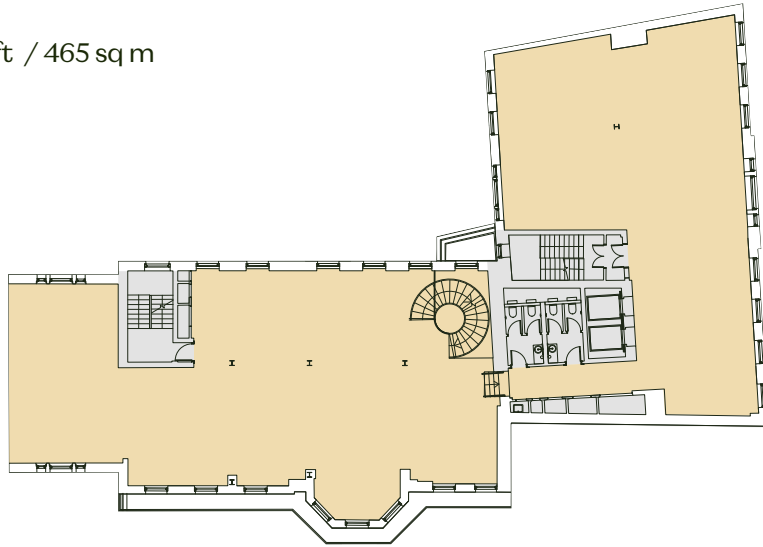

## Schedule of Areas

Situated on the south east side of Richmond Riverside, Palm Court offers flexible floor plates - so you work the way you want to.

	sq ft	sq m
Third Floor Office	1,865	173
Second Floor Office	4,921	457
First Floor Office	5,006	465
Ground Floor Office	2,696	251
Garden Floor Office	2,126	198
Private Garden	764	71
<b>Total Office</b>	<b>16,615</b>	<b>1,544</b>

## Ground Floor

Office 2,696 sq ft / 251 sq m

For indicative purposes only.  
Not to scale.

RICHMOND RIVERSIDE

NORTH

## First Floor

Office 5,006 sq ft / 465 sq m

RICHMOND RIVERSIDE