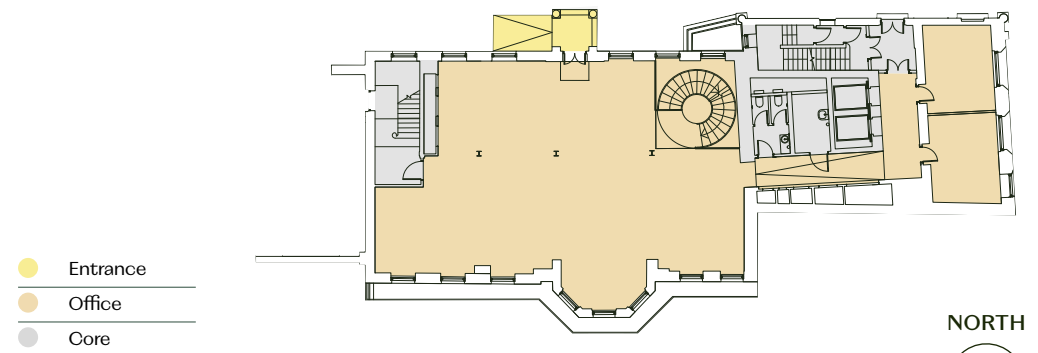

Palm Court

Richmond Riverside

Schedule of Areas

Situated on the south east side of Richmond Riverside, Palm Court offers flexible floor plates - so you work the way you want to.

	sq ft	sq m
Third Floor Office	1,865	173
Second Floor Office	4,921	457
First Floor Office	5,006	465
Ground Floor Office	2,696	251
Garden Floor Office	2,126	198
Private Garden	764	71
Total Office	16,615	1,544

Ground Floor

Office 2,696 sq ft / 251 sq m

For indicative purposes only.
Not to scale.

RICHMOND RIVERSIDE

NORTH