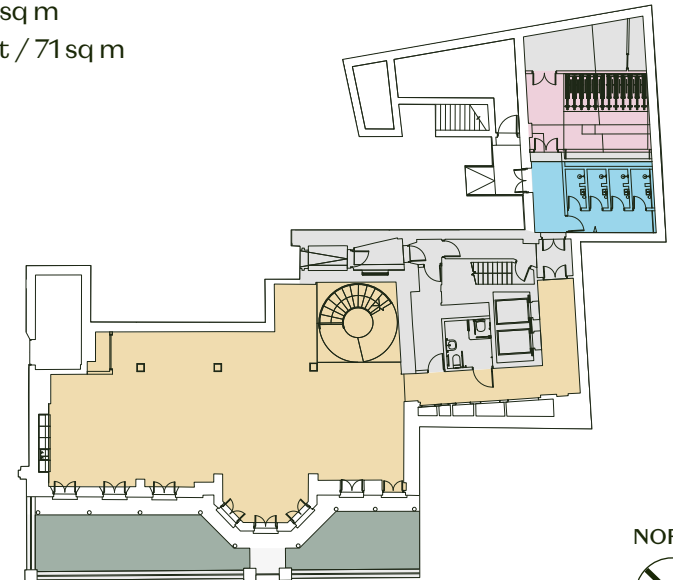

## Schedule of Areas

Situated on the south east side of Richmond Riverside, Palm Court offers flexible floor plates - so you work the way you want to.

	sq ft	sq m
Third Floor Office	1,865	173
Second Floor Office	4,921	457
First Floor Office	5,006	465
Ground Floor Office	2,696	251
Garden Floor Office	2,126	198
Private Garden	764	71
<b>Total Office</b>	<b>16,615</b>	<b>1,544</b>

## Third Floor

Office 1,865 sq ft / 173 sq m

RICHMOND RIVERSIDE

## Second Floor

Office 4,921 sq ft / 457 sq m

RICHMOND RIVERSIDE

## Garden Floor

Office 2,126 sq ft / 198 sq m

Private Garden 764 sq ft / 71 sq m

RICHMOND RIVERSIDE

- Office
- Bike store
- Showers
- Core
- Private Garden

For indicative purposes only.  
Not to scale.